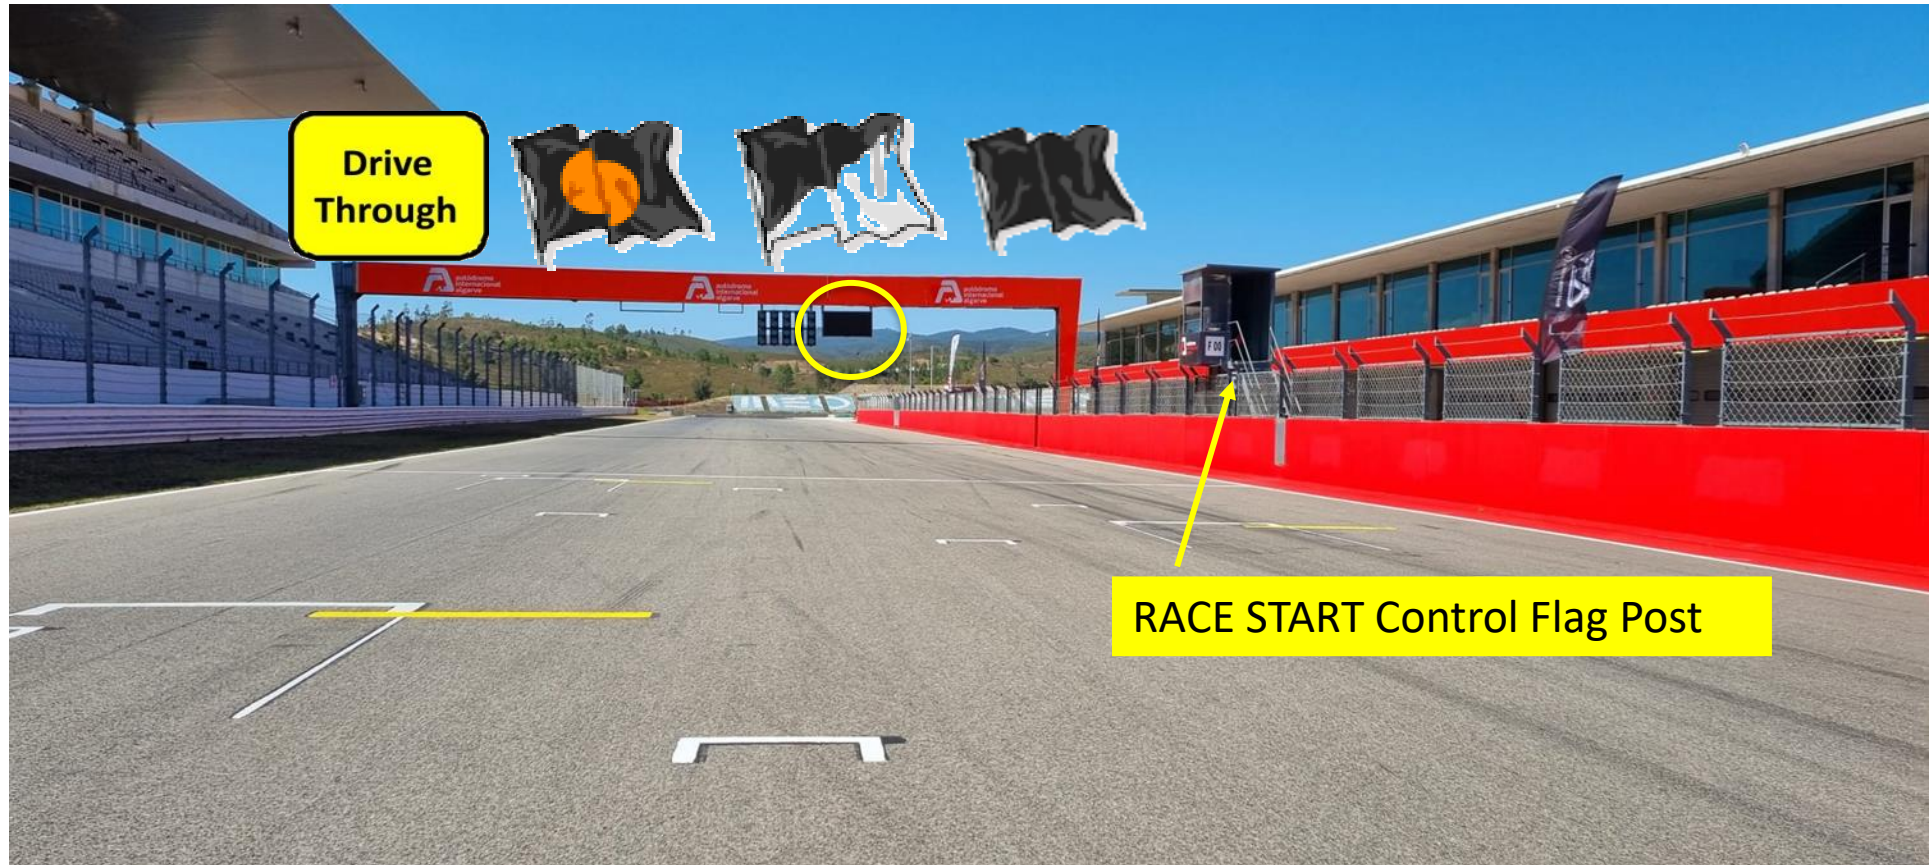

DRIVING BRIEFING CORECTION: SIGNALLING POSITION DURING ALL SESSIONS

SAFETY CAR RESTART / PERMIT OVERTAKING
CONTROL LINE/FINISH LINE

DRIVER BRIEFING CORECTION: SIGNALLING POSITION DURING ALL SESSIONS

SIGNALLING POSITION DURING ALL SESSIONS;
Flags (Black, Black/White, Black/Orange, drive thru, stop/go)